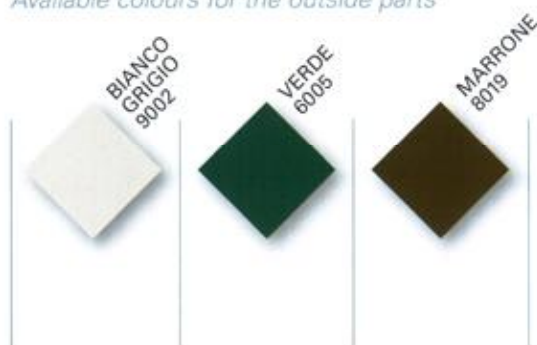

'Royal' embodies the elegance of an exclusive design. It contains both form and content in the geometry of its rectangular panels. Being an expression of personality and class, 'Royal' plays with the symmetry of its lines in order to give the right balance and that elegant touch to the environment.

FINITURE • Trimmings

TOP
liscia - smooth

SMART
goffrato - embossing

WOODGRAIN
venatura
orizzontale
horizontal veining

COLORI DISPONIBILI PER PARETI ESTERNE

Available colours for the outside parts

L'interno viene realizzato
solo ed esclusivamente
con colore BIANCO GRIGIO 9002

The inside part
is exclusively coloured in
white-grey Ral 9002